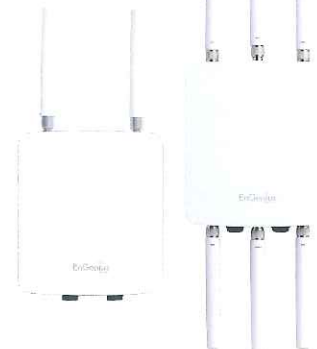

Expanded Network Solution | INDUSTRIAL

Built with Industrial grade material, the ENH Series are built with waterproof housing for harsh outdoor environments. From deployments to outdoor stadiums to RV parks to universities, these industrial grade access points have proven to last against the elements.